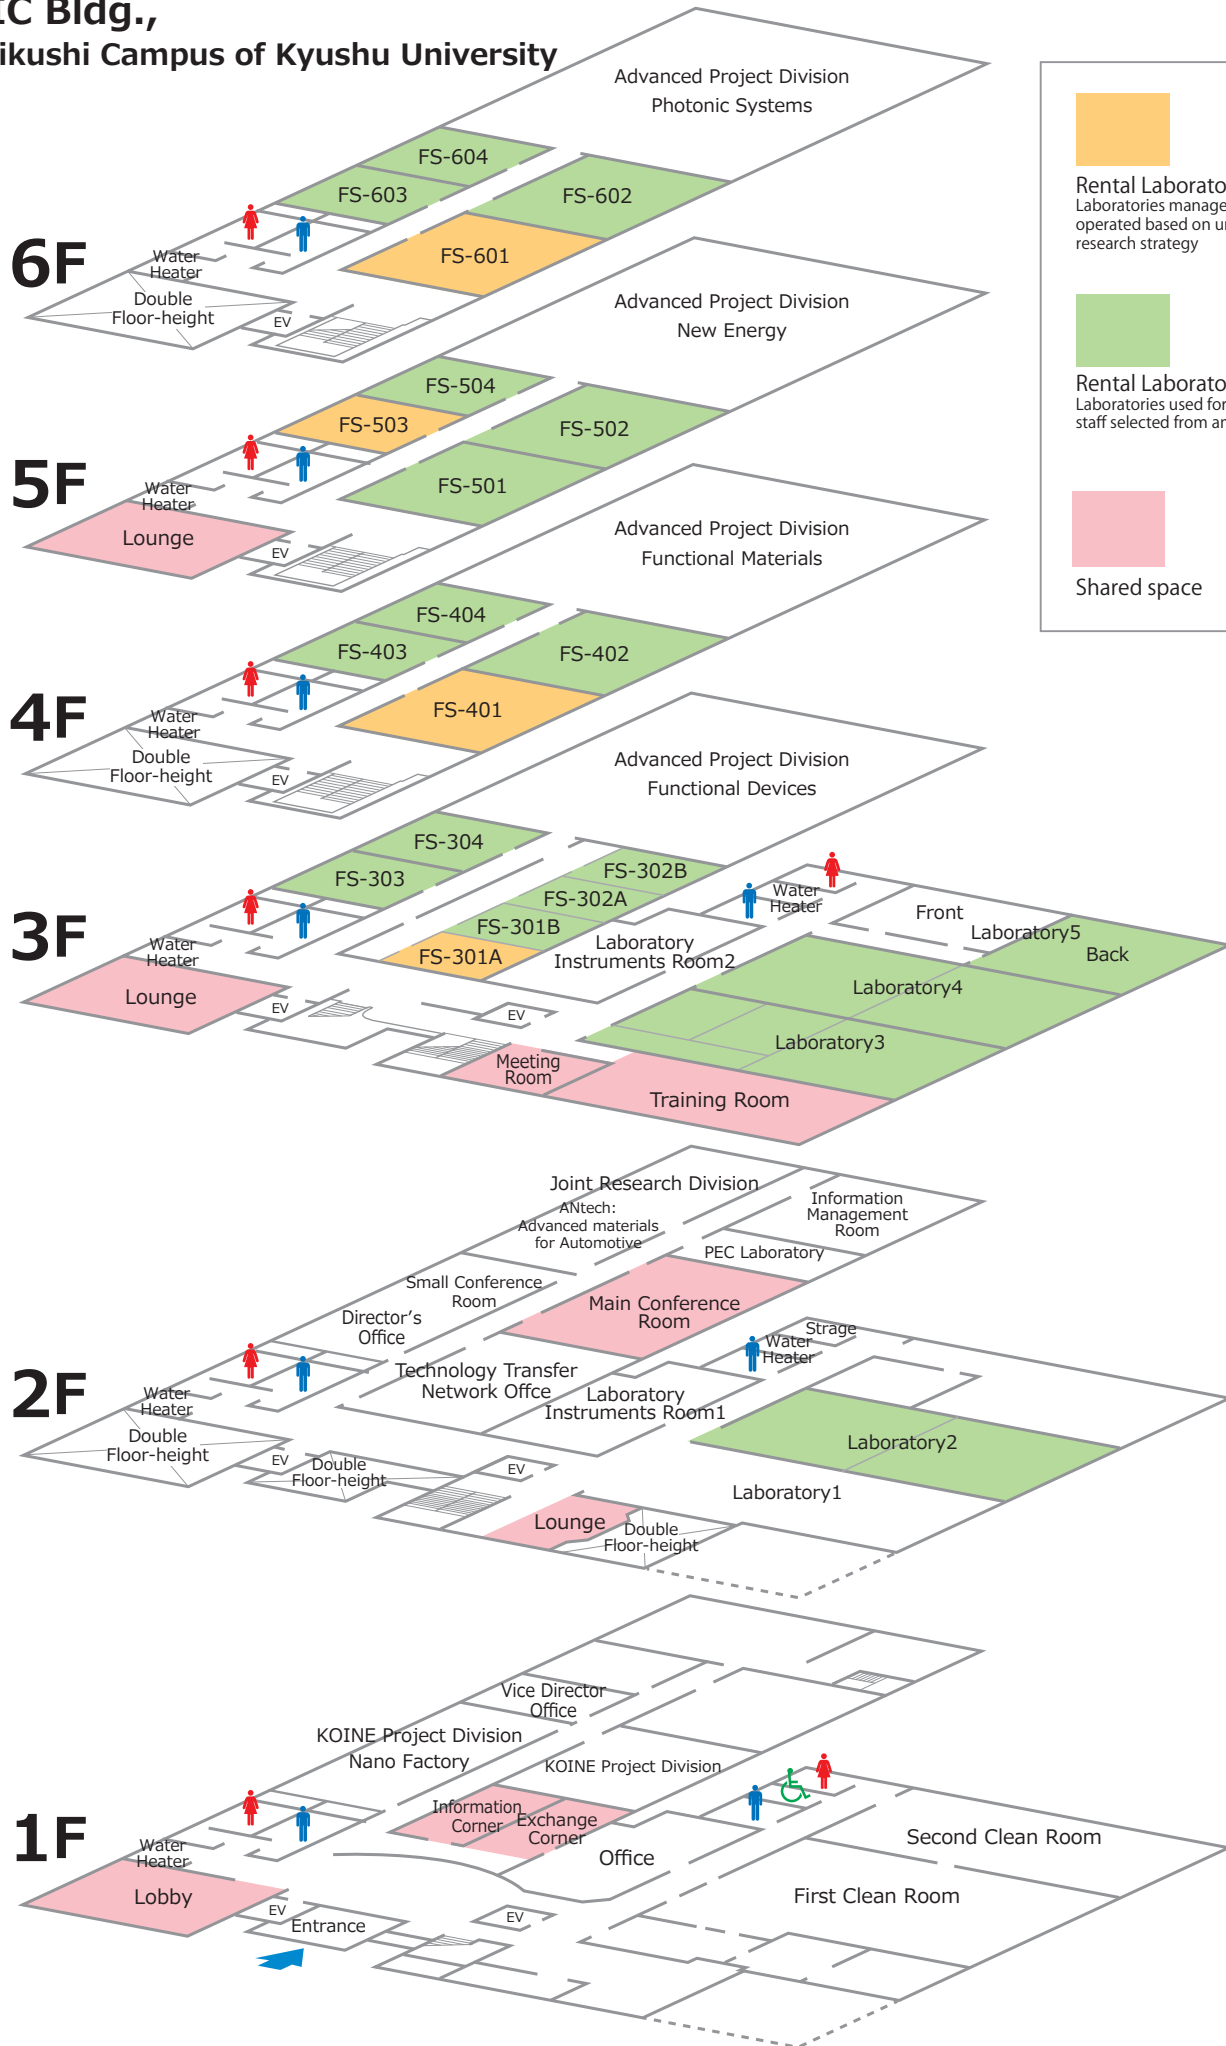

GIC Bldg., Chikushi Campus of Kyushu University

- Rental Laboratories
Laboratories managed and operated based on university's research strategy
- Rental Laboratories
Laboratories used for university's staff selected from among applicants
- Shared space