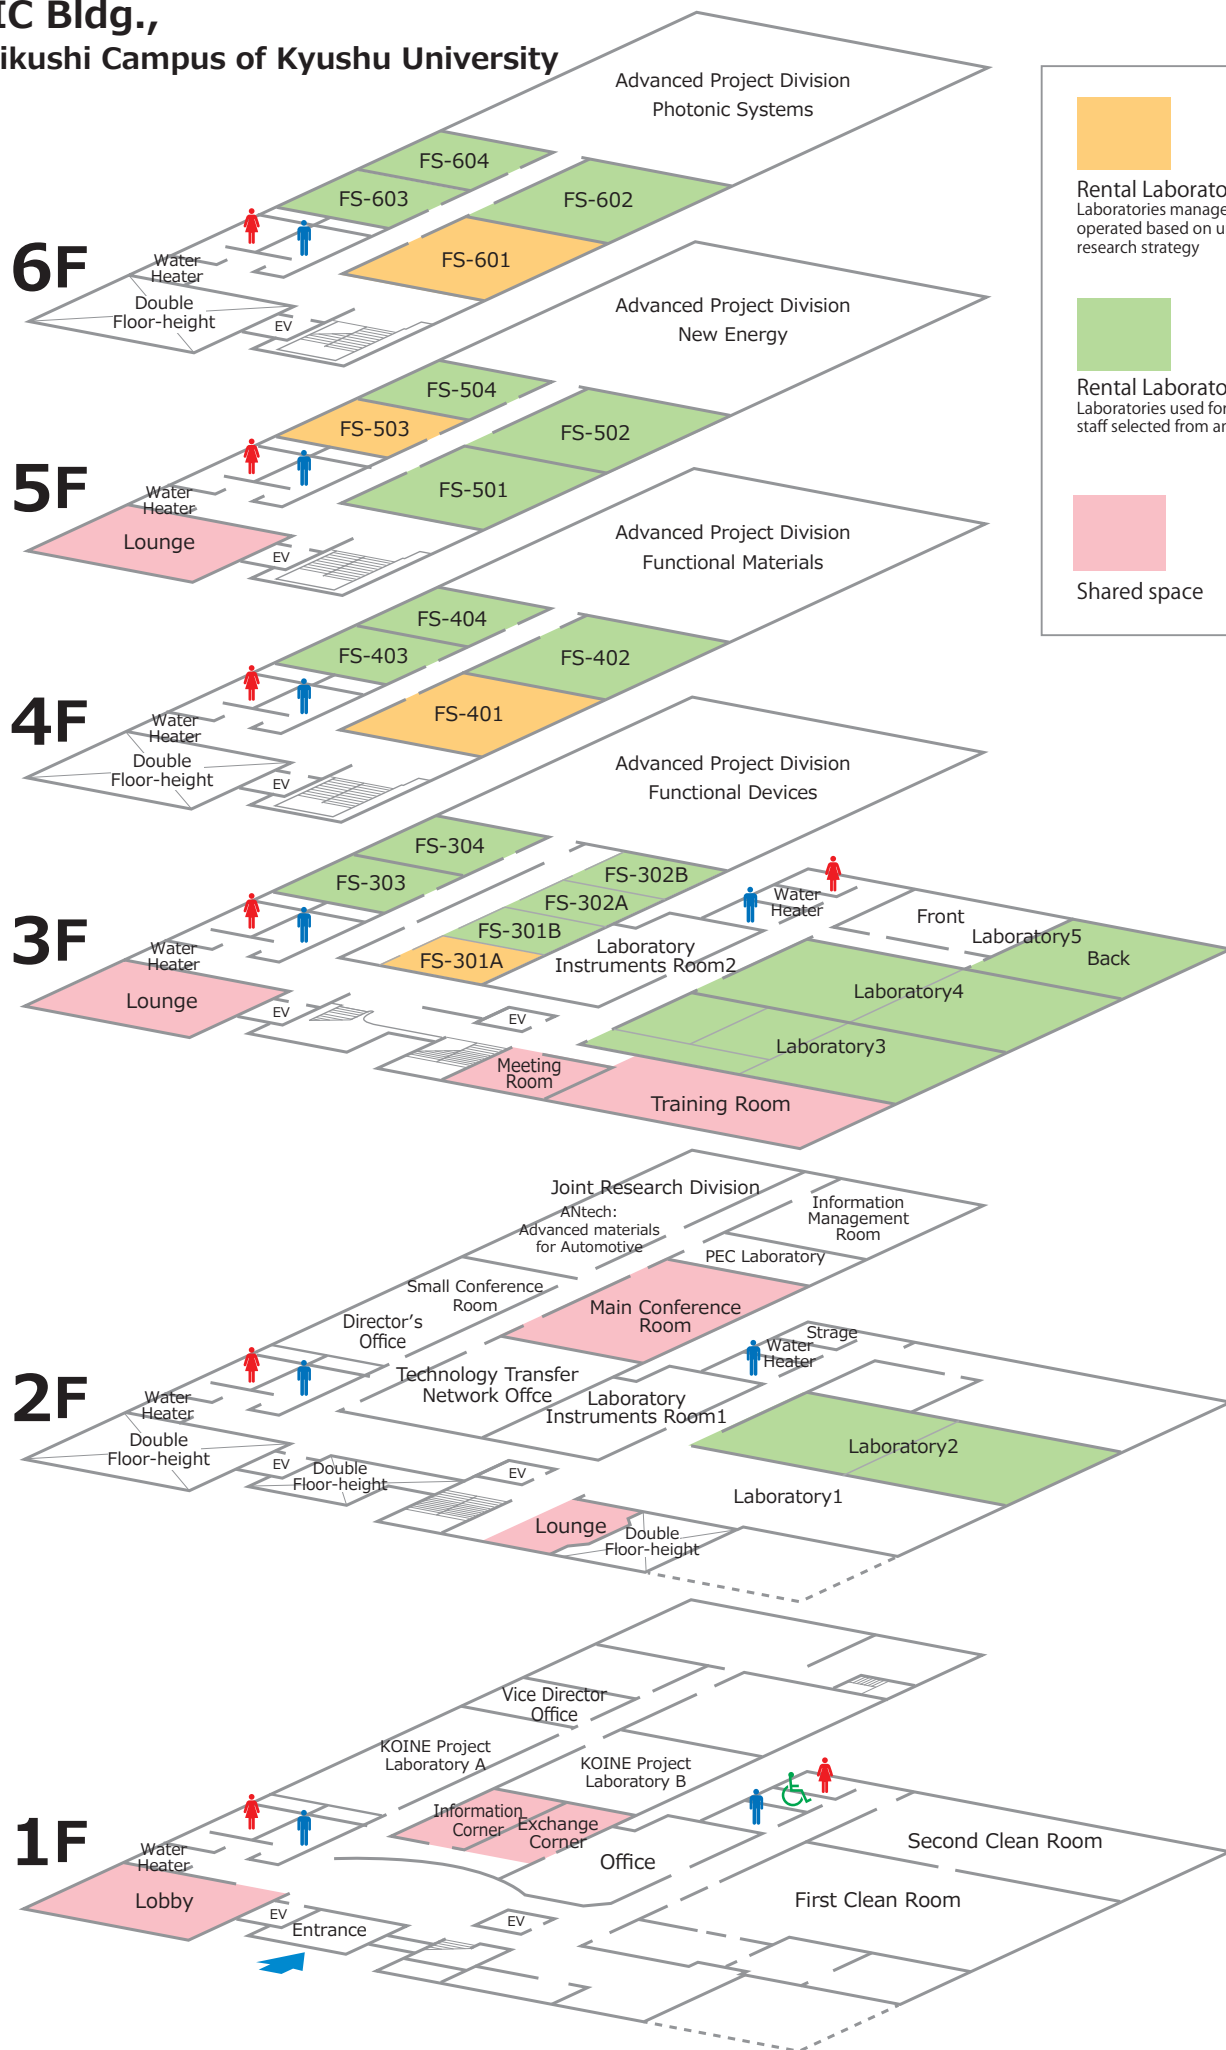

GIC Bldg., Chikushi Campus of Kyushu University

- Rental Laboratories
Laboratories managed and operated based on university's research strategy
- Rental Laboratories
Laboratories used for university's staff selected from among applicants
- Shared space